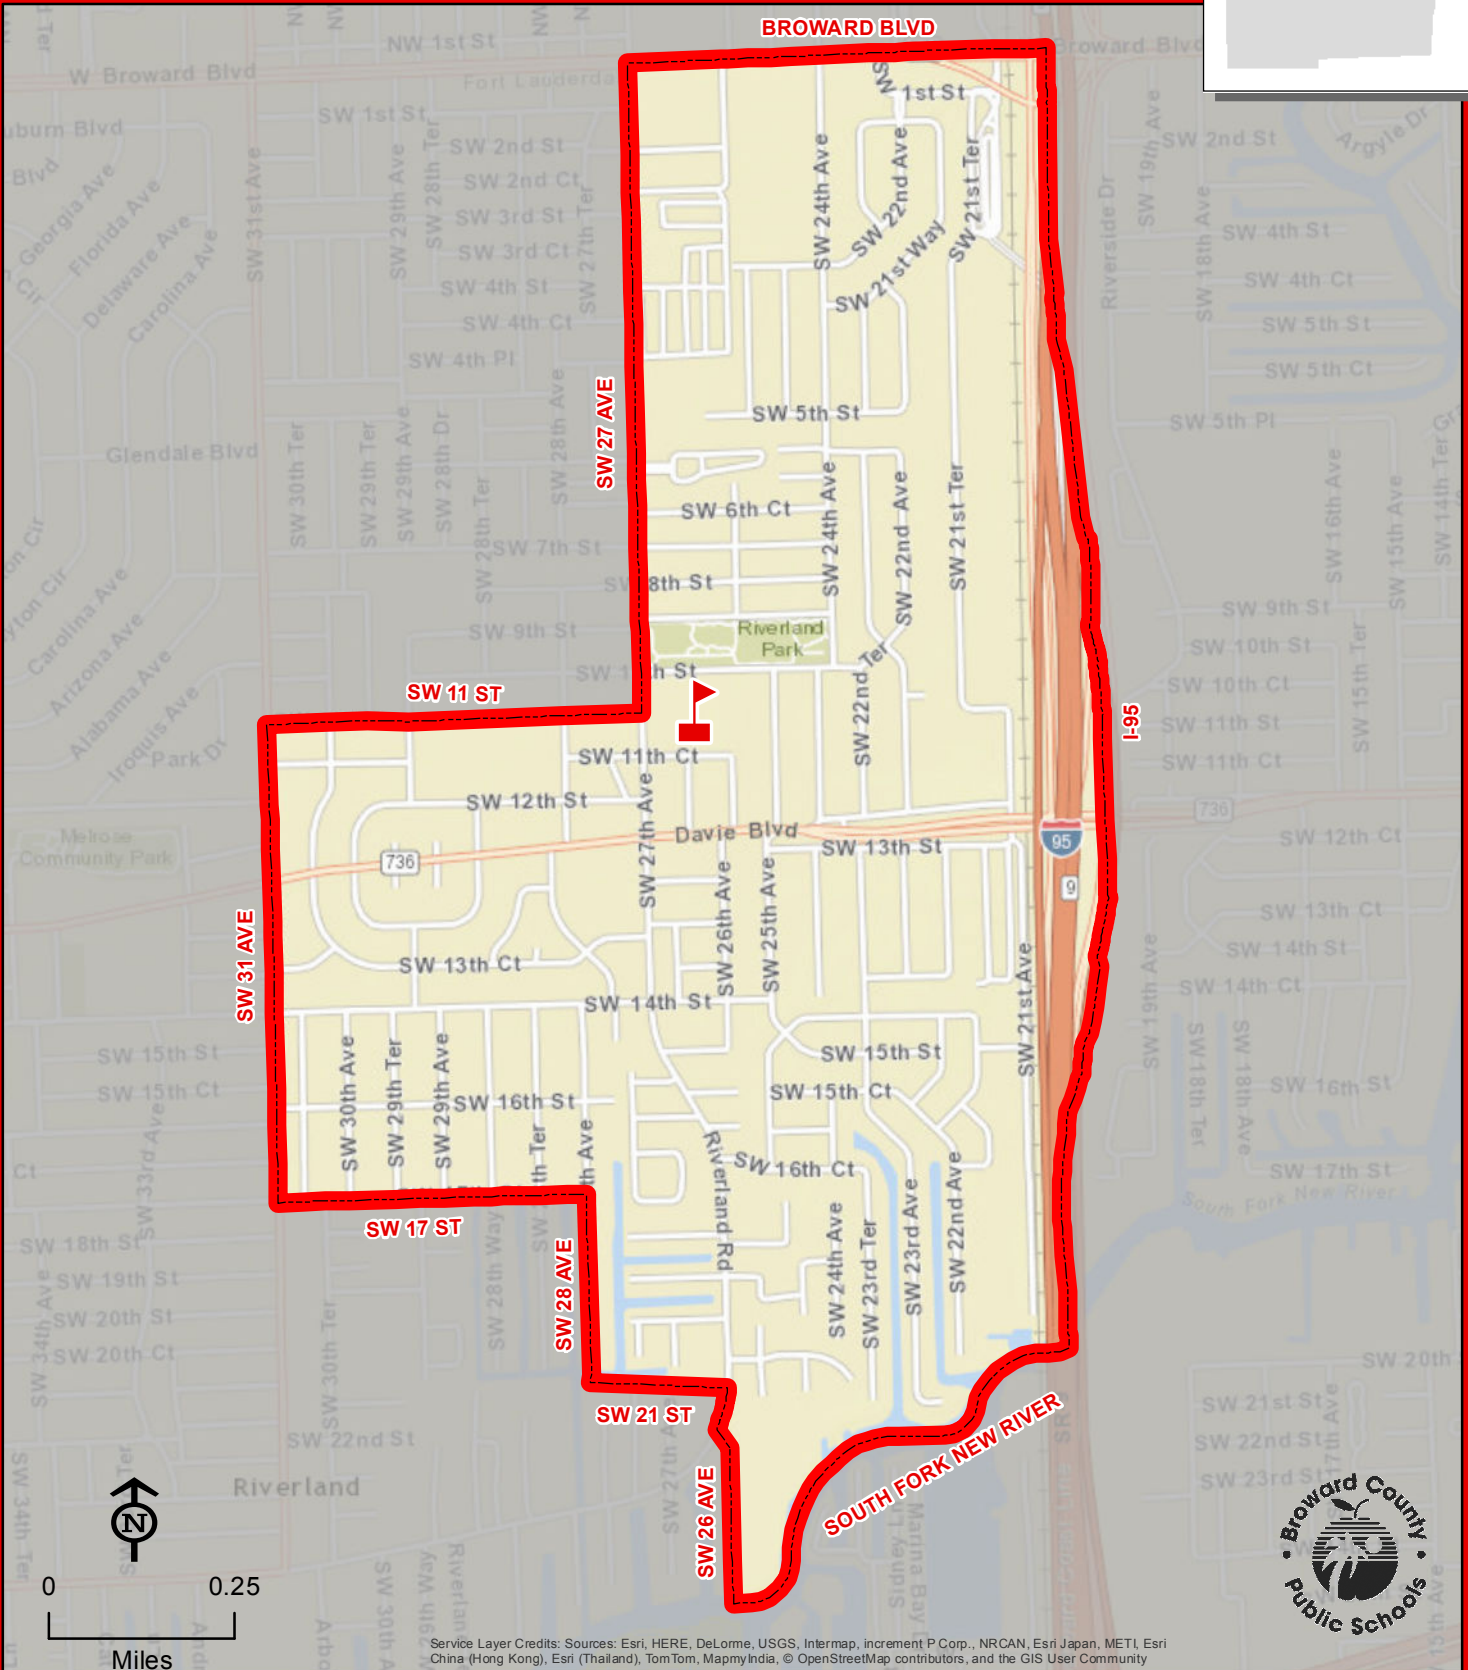

# RIVERLAND ELEMENTARY SCHOOL

2600 SW 11 COURT  
FORT LAUDERDALE, FLORIDA 33312  
754-323-7200

Magnet School

RIVERLAND

THIS MAP IS FOR CONCEPTUAL PURPOSES ONLY AND SHOULD NOT BE USED FOR LEGAL BOUNDARY DETERMINATIONS